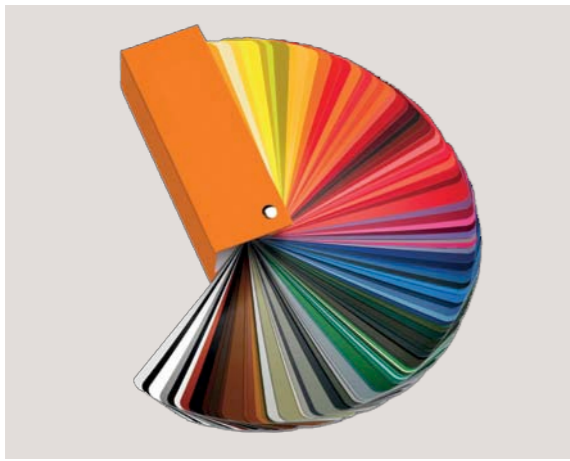

Gakuya Topics

BRAND NEW VW T2 Campers
Lovingly converted by us to your exacting specification

Gakuya × Danbury Special T2 BUS

【オプション装備】

・2トーンカラー
メタリックオプション